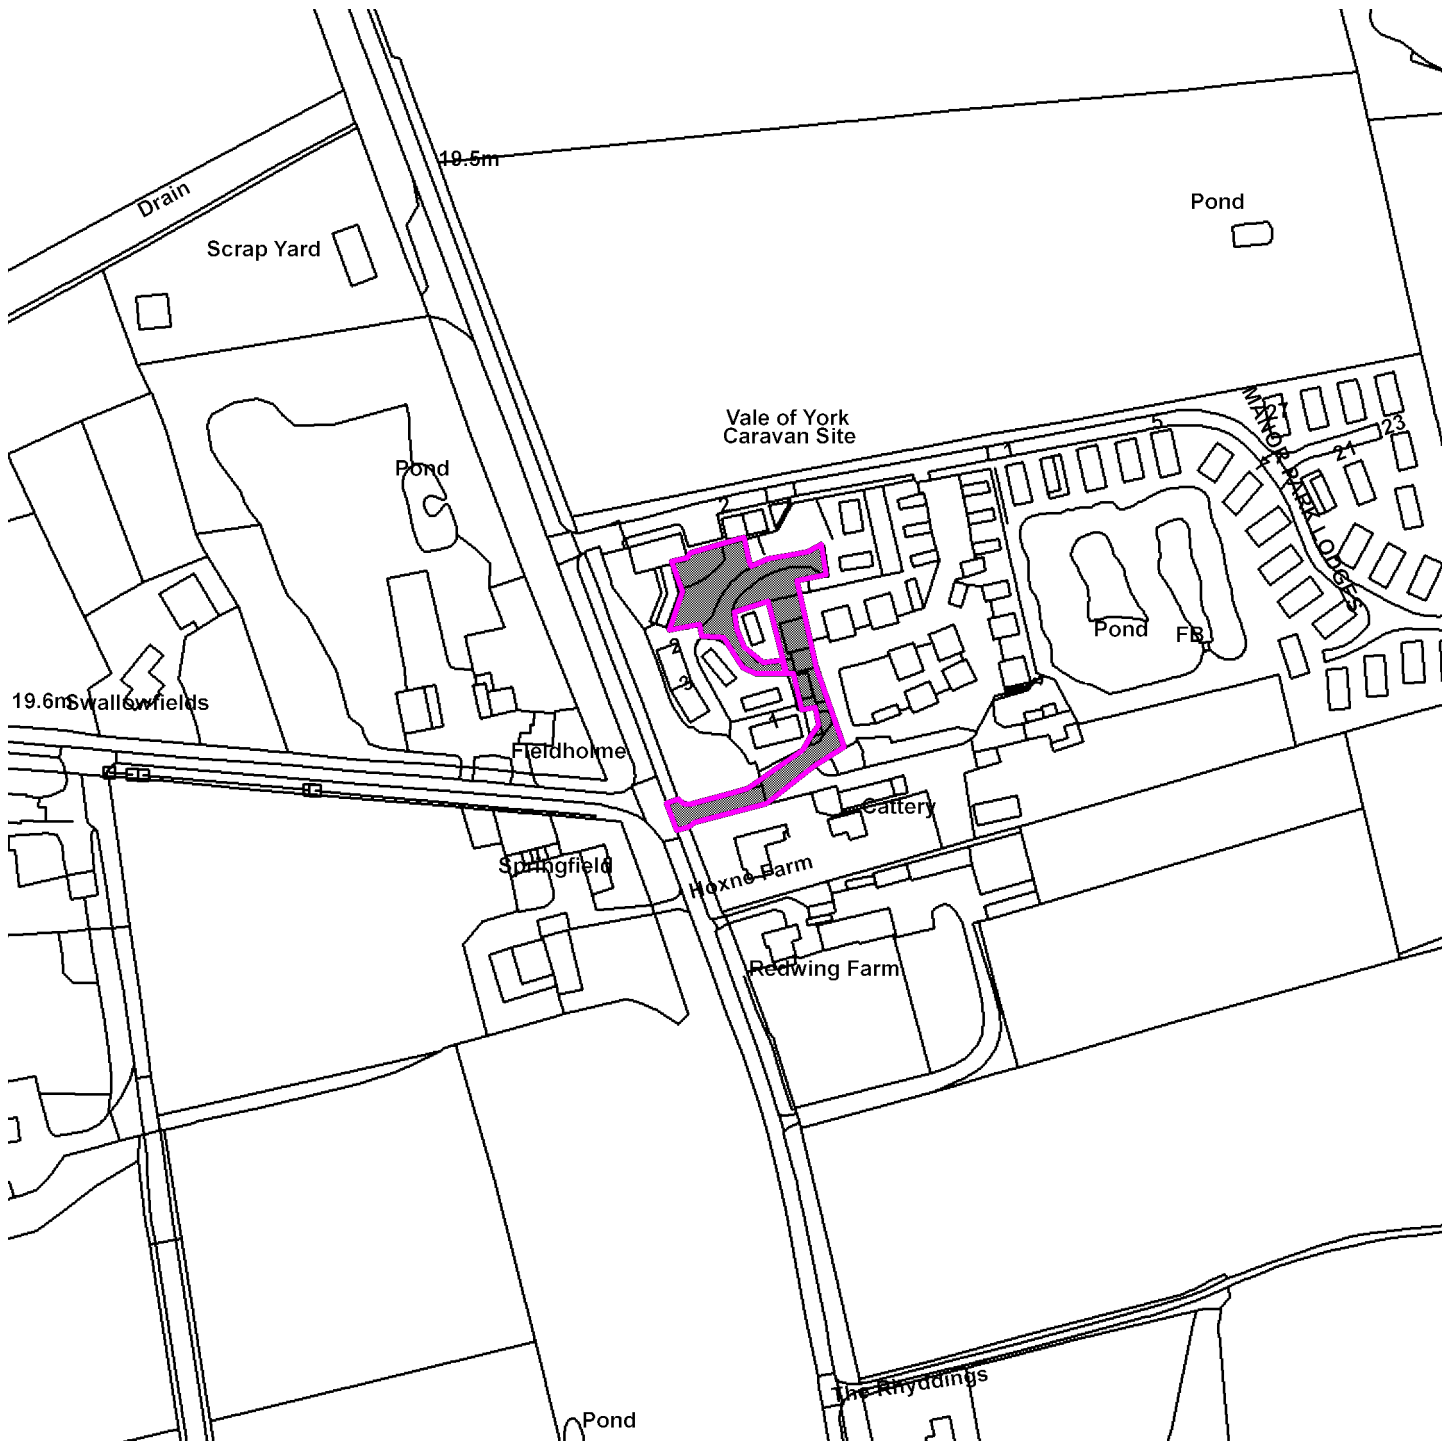

16/01766/FUL

Manor Park, Sheriff Hutton Road, Strensall

Scale : 1:2576

Reproduced from the Ordnance Survey map with the permission of the Controller of Her Majesty's Stationery Office © Crown Copyright 2000.

Unauthorised reproduction infringes Crown Copyright and may lead to prosecution or civil proceedings.

Organisation	Not Set
Department	Not Set
Comments	Site Plan
Date	20 February 2017
SLA Number	Not Set